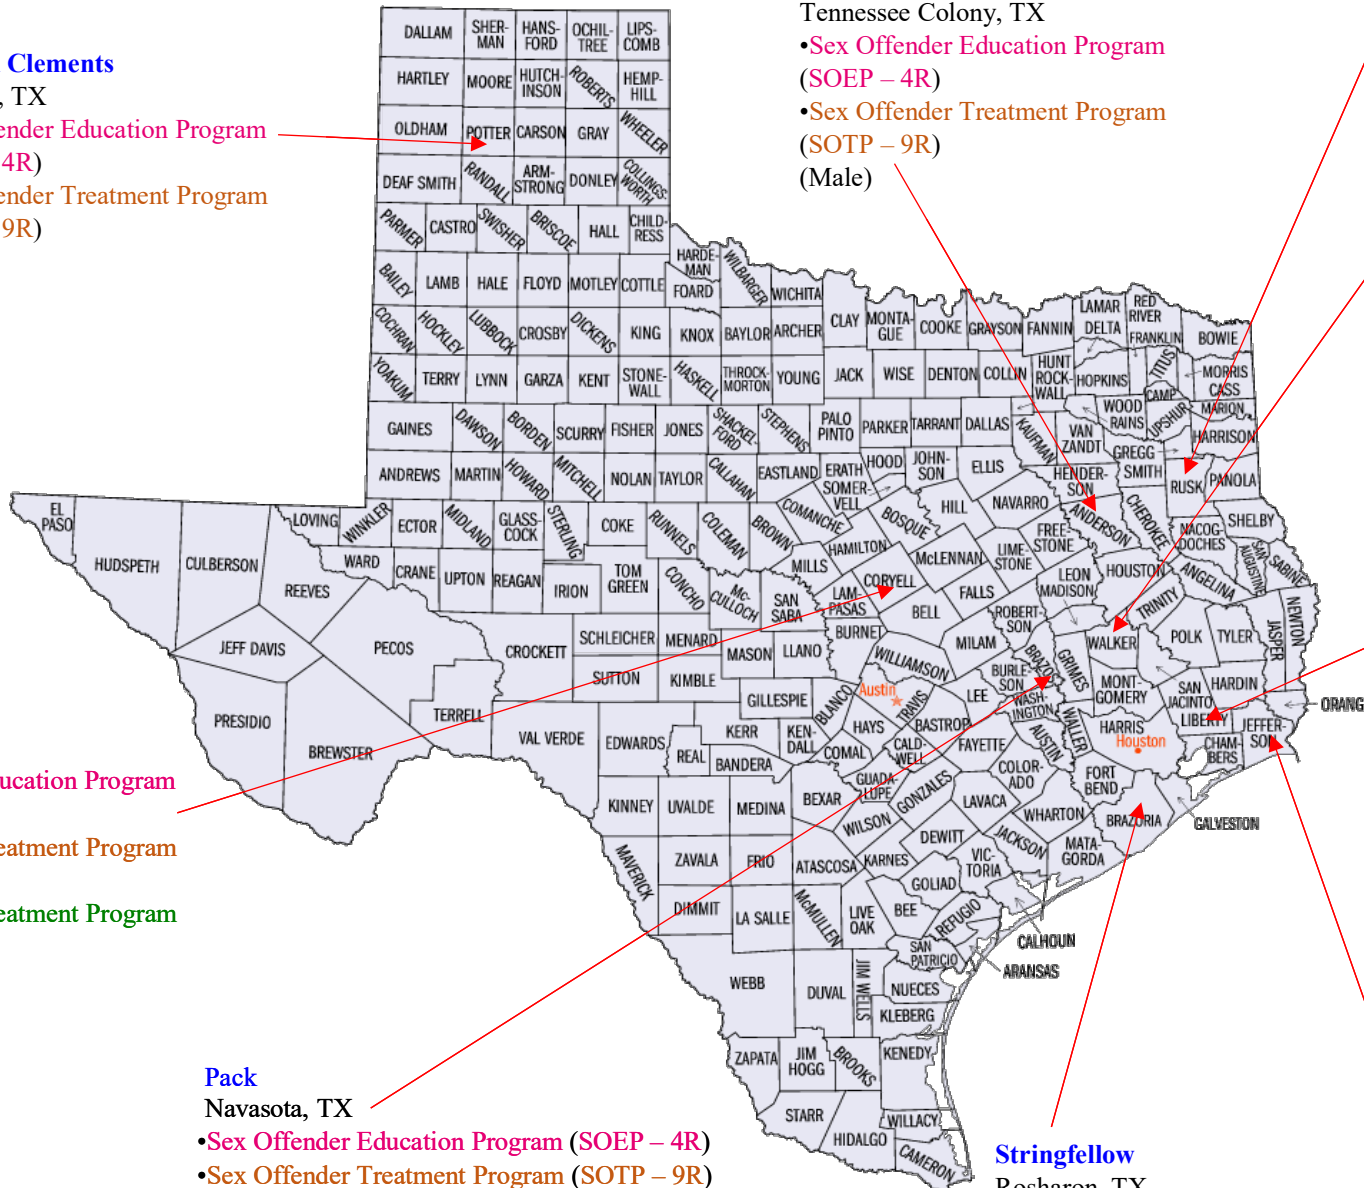

Hilltop

Gatesville, TX

- Sex Offender Education Program (SOEP – 4R)
- Sex Offender Treatment Program (SOTP – 9R)
- Sex Offender Treatment Program (SOTP – 18R) (Female)

Pack

Navasota, TX

- Sex Offender Education Program (SOEP – 4R)
- Sex Offender Treatment Program (SOTP – 9R)
- Sex Offender Treatment Program (SOTP – 18R) (Male)