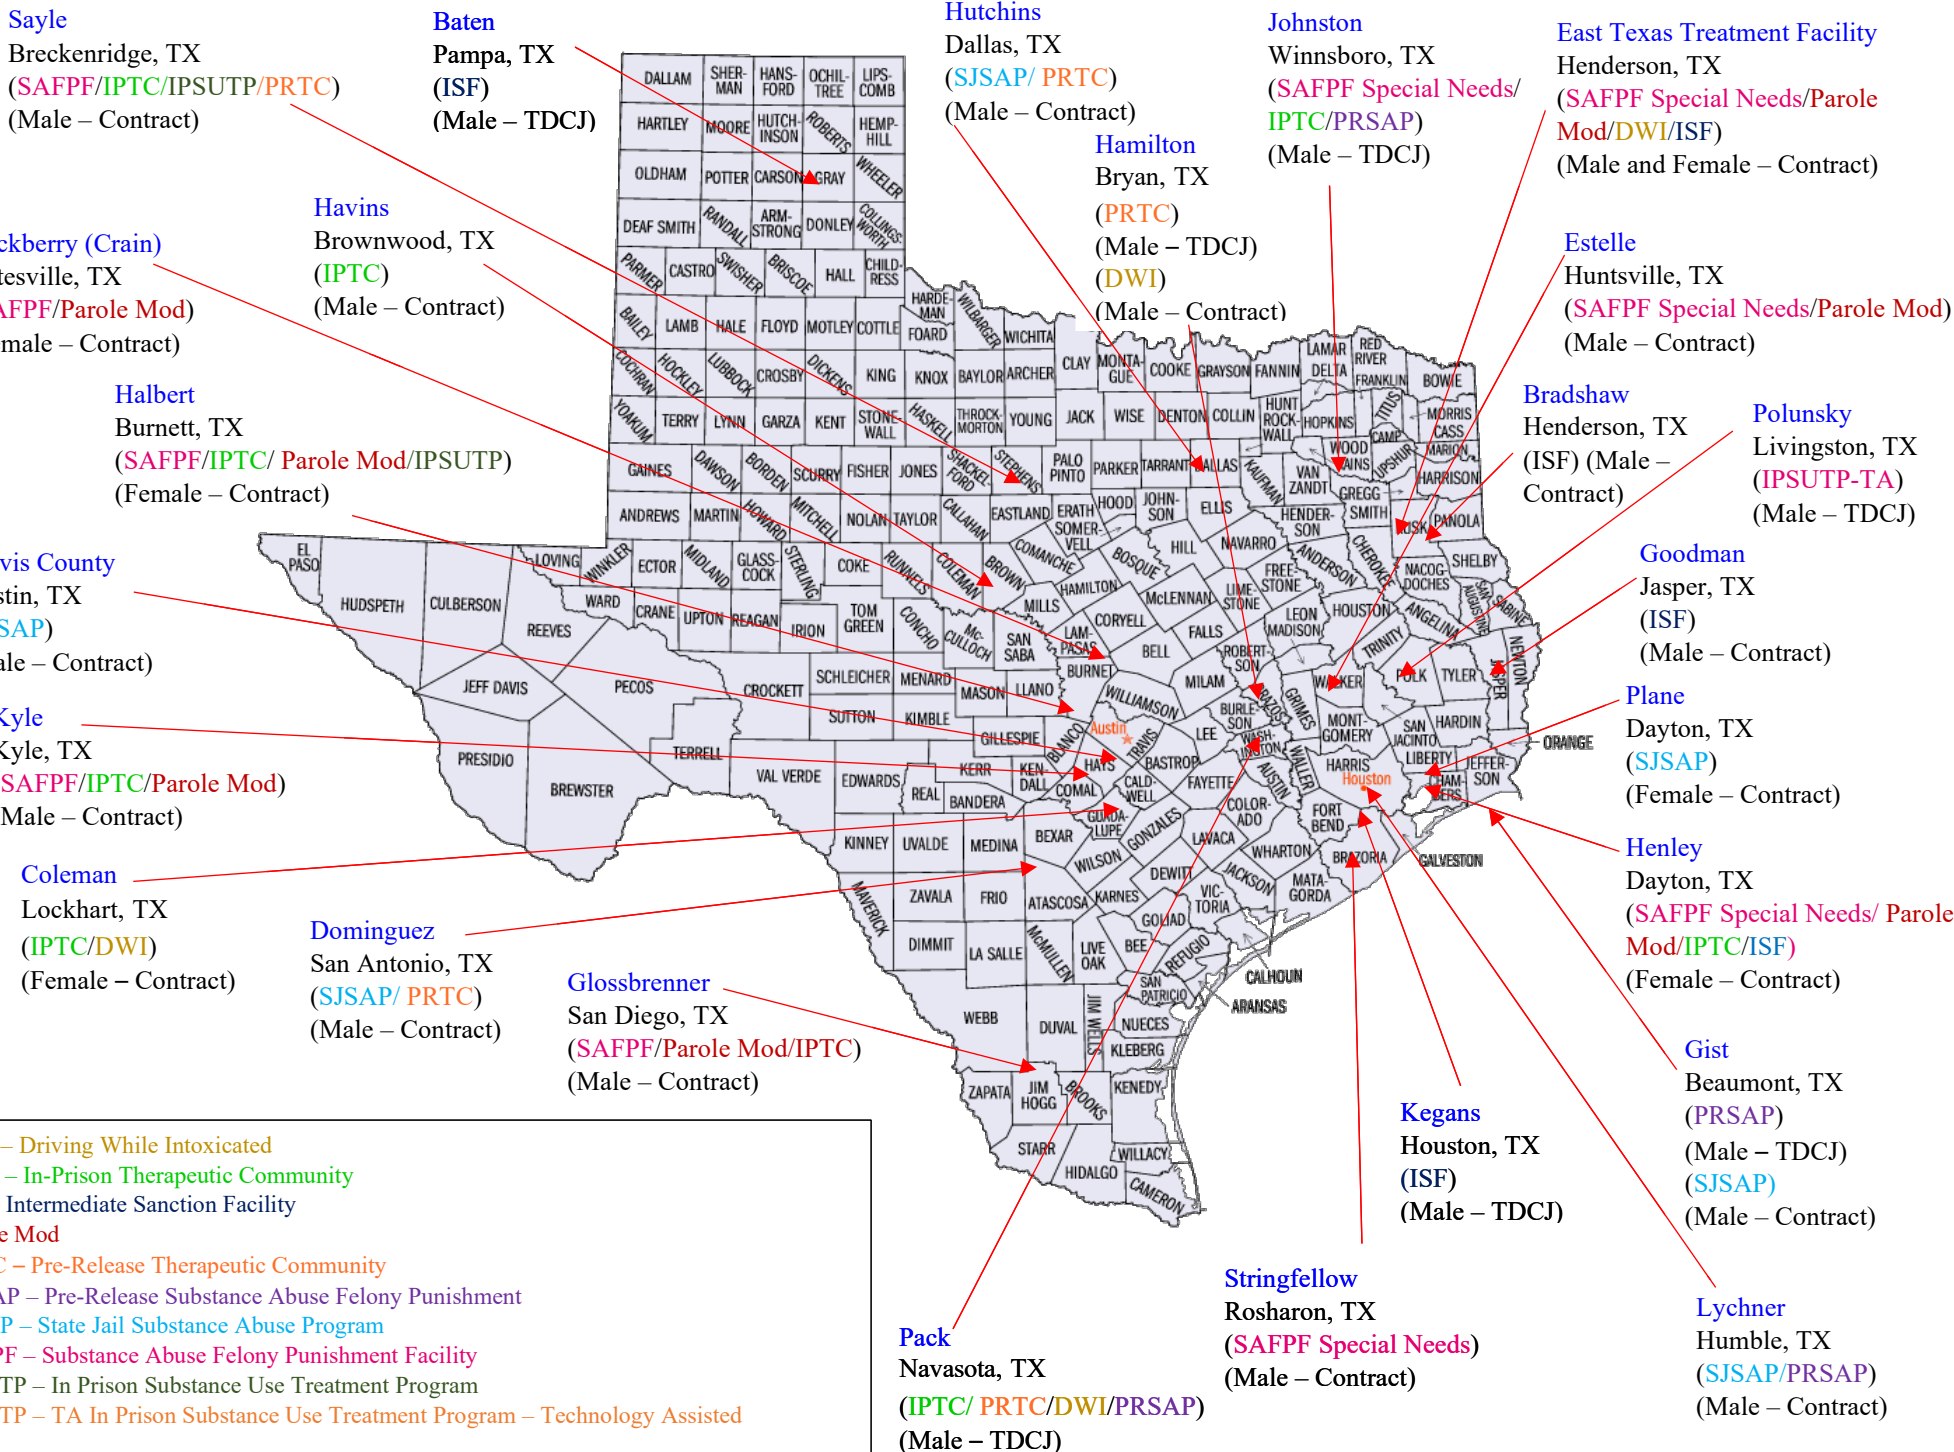

Rehabilitation Programs Division – Substance Use Programs by Units

DWI – Driving While Intoxicated
IPTC – In-Prison Therapeutic Community
ISF – Intermediate Sanction Facility
Parole Mod
PRTC – Pre-Release Therapeutic Community
PRSAP – Pre-Release Substance Abuse Felony Punishment
SJSAP – State Jail Substance Abuse Program
SAFPF – Substance Abuse Felony Punishment Facility
IPSUTP – In Prison Substance Use Treatment Program
IPSUTP – TA In Prison Substance Use Treatment Program – Technology Assisted