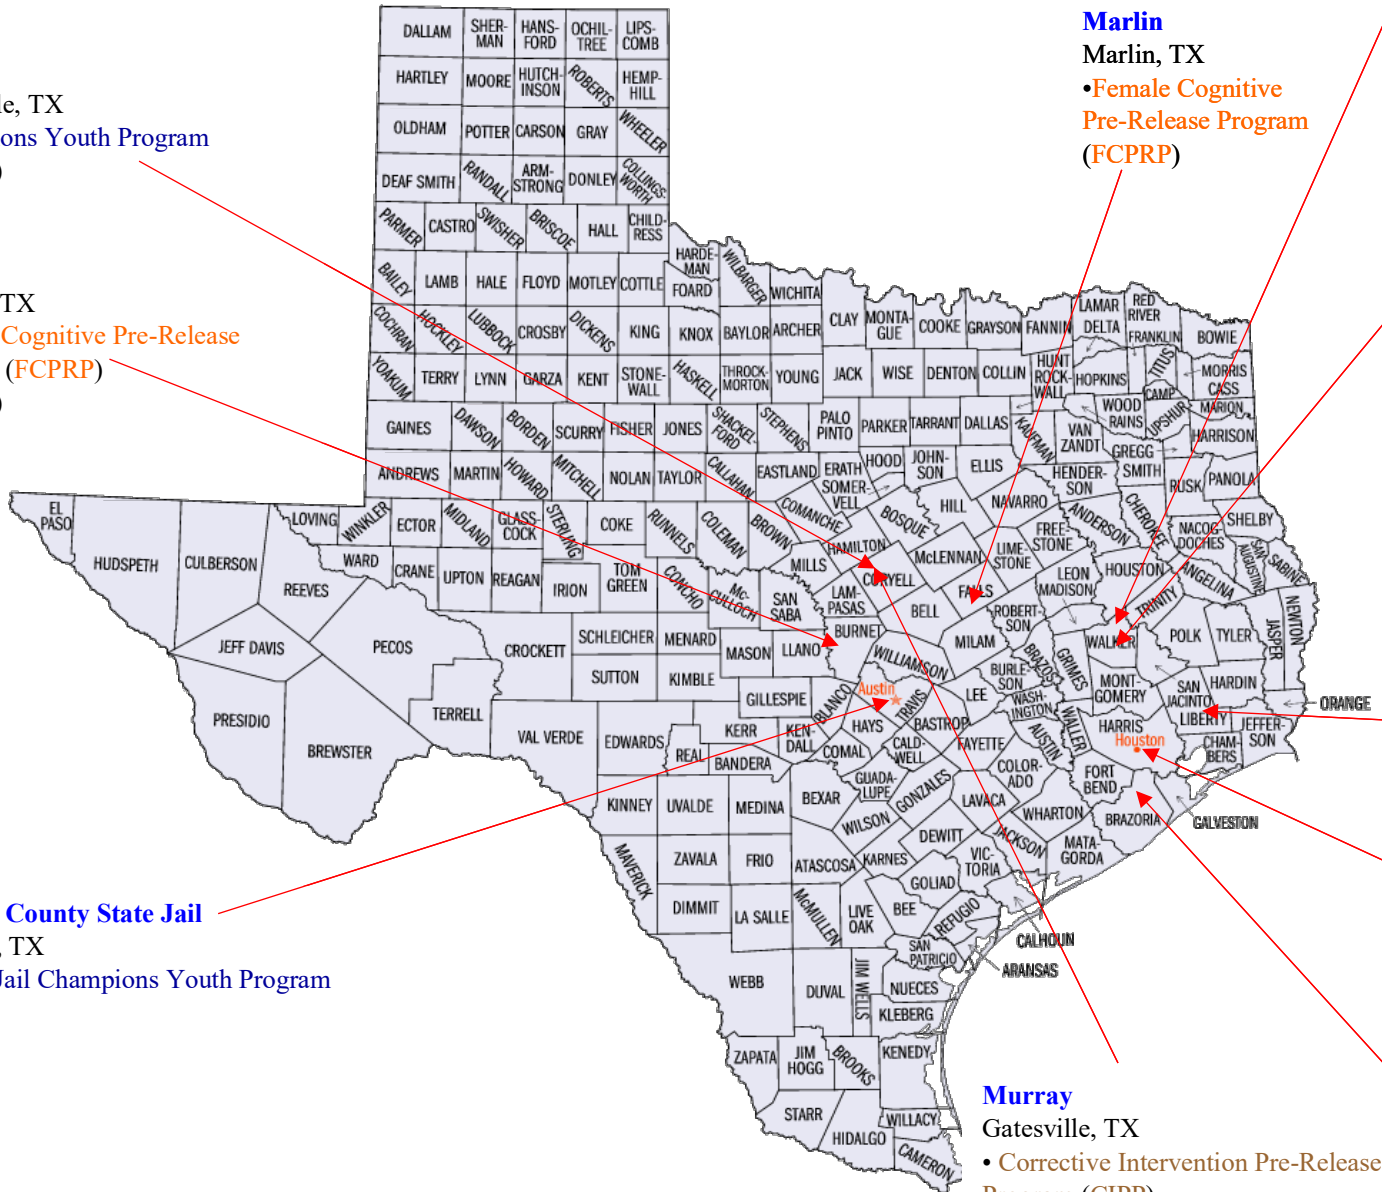

Rehabilitation Programs Division – Special Population Programs by Units

1. **Hilltop**
   Gatesville, TX
   •Champions Youth Program (Female)
2. **Halbert**
   Burnett, TX
   •Female Cognitive Pre-Release Program (FCPRP) (Female)
3. **Travis County State Jail**
   Austin, TX
   •State Jail Champions Youth Program (Male)

1. **Marlin**
   Marlin, TX
   •Female Cognitive Pre-Release Program (FCPRP)

1. **Ellis**
   Huntsville, TX
   •Gang Renouncement and Disassociation Process (GRAD)
   •General Population GRAD Program
   •Returning Population GRAD Program
   •Champions Youth Program
   •Cognitive Intervention Transition Program (CITP) (Male)

1. **Estelle**
   Huntsville, TX
   •Corrective Intervention Pre-release Program (CIPP)
   •Corrective Intervention Pre-release Program – Returning Population (CIPP-RP)
   •Serious Violent Offender Reentry Initiative (SVORI)
   •CHOICES Program (Male)

1. **Plane State Jail**
   Dayton, TX
   •Our Roadway to Freedom Program (ORTF)

1. **Santa Maria Hostel**
   •Baby and Mother Bonding Initiative (BAMBI)
   (Female – Contract)

1. **Ramsey**
   Rosharon, TX
   •Cognitive Intervention Transition Program (CITP) (Male)

1. **Murray**
   Gatesville, TX
   • Corrective Intervention Pre-Release Program (CIPP)
   • Corrective Intervention Pre-release Program – Healthy Choices (CIPP-HC)